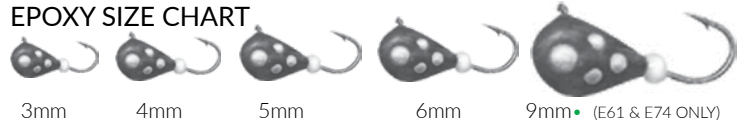

"BALZ" SERIES SIZE/PRICE CHART

BODY	HOOK	LENGTH in.	WEIGHT oz.	PRICE/EA.
3mm	16	0.405	1/58	\$2.99
4mm	14	0.560	1/28	\$3.19
5mm	12	0.633	1/16	\$3.69

"BALZ" SIZE CHART

METALLIC PAINTED SERIES*

NEW Metallic Painted FISKAS Wolfram Jigs have a metallic finish in six vibrant fish-catching colors with Glow phosphorescent Bellies. **Available in 3, 4 & 5mm*

METALLIC PAINTED SERIES SIZE/PRICE CHART

BODY	HOOK	LENGTH in.	WEIGHT oz.	PRICE/EA.
3mm	16	0.405	1/58	\$2.99
4mm	14	0.560	1/28	\$3.19
5mm	12	0.633	1/16	\$3.69

METALLIC PAINTED SIZE CHART

MATTE SERIES

Over 100 years ago, Russian and Nordic Region fishermen used to smoke spoons for pike and Tungsten ice jigs for bream and roach to dull the finish. The Fisherman's theory was that a matte lure appears to be of it's original size for fish, when a glitter lure may be interpreted by fish as a larger one.

Introducing the FISKAS Matte Series in 15 fish catching color patterns with a fine finish and details. Available today, give yourself the edge and get some now!

MATTE SERIES SIZE/PRICE CHART

BODY	HOOK	LENGTH in.	WEIGHT oz.	PRICE/EA.
2.5mm	20	0.358	1/140	\$2.99
3mm	16	0.405	1/58	\$2.99
4mm	14	0.560	1/28	\$3.19
5mm	12	0.633	1/16	\$3.69
6mm	10	0.737	1/11	\$4.49
7mm	8	0.813	1/6	\$5.89

MATTE SIZE CHART

fiskas™

"Sticky Sharp Hooks"

EPOXY SIZE CHART

EPOXY SERIES

All EPOXY FISKAS Wolfram Jigs are available in sizes 3mm, 4mm, 5mm, 6mm and 2 models E61 & E74 are available in 9mm. Looking for a Tungsten Jig with longer hook and larger hook gap, see our FISKAS XL WALLEYE SERIES, page 6.