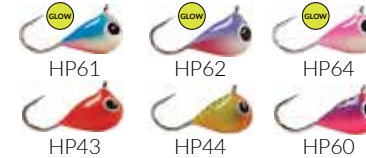

"BRIGHTS & BOLDS" WOLFPACK

WPBB3 (3mm)
WPBB4 (4mm)
WPBB5 (5mm)
WPBB6 (6mm)