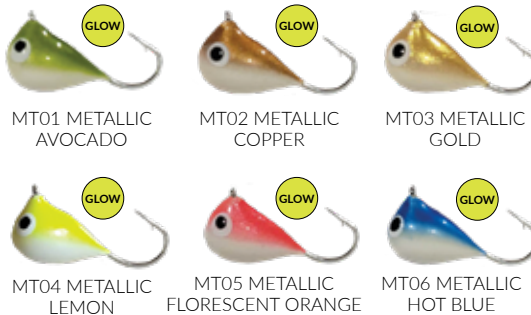

New BALZ Wolfram Jig Series - great for deep water Perch, Crappie and panfish - bigger profile puts out great signal on your flashers and sonar. Great for pounding the bottom and getting those fish to become active.

"BALZ" SERIES SIZE/PRICE CHART

BODY	HOOK	LENGTH in.	WEIGHT oz.	PRICE/EA.
3mm	16	0.405	1/58	\$2.99
4mm	14	0.560	1/28	\$3.19
5mm	12	0.633	1/16	\$3.69

"BALZ" SIZE CHART

METALLIC PAINTED SERIES*

NEW Metallic Painted FISKAS Wolfram Jigs have a metallic finish in six vibrant fish-catching colors with Glow phosphorescent Bellies. **Available in 3, 4 & 5mm*

METALLIC PAINTED SERIES SIZE/PRICE CHART

BODY	HOOK	LENGTH in.	WEIGHT oz.	PRICE/EA.
3mm	16	0.405	1/58	\$2.99
4mm	14	0.560	1/28	\$3.19
5mm	12	0.633	1/16	\$3.69

METALLIC PAINTED SIZE CHART

MATTE SERIES

Over 100 years ago, Russian and Nordic Region fishermen used to smoke spoons for pike and Tungsten ice jigs for bream and roach to dull the finish. The Fisherman's theory was that a matte lure appears to be of it's original size for fish, when a glitter lure may be interpreted by fish as a larger one.

Introducing the FISKAS Matte Series in 15 fish catching color patterns with a fine finish and details. Available today, give yourself the edge and get some now!

MATTE SERIES SIZE/PRICE CHART

BODY	HOOK	LENGTH in.	WEIGHT oz.	PRICE/EA.
2.5mm	20	0.358	1/140	\$2.99
3mm	16	0.405	1/58	\$2.99
4mm	14	0.560	1/28	\$3.19
5mm	12	0.633	1/16	\$3.69
6mm	10	0.737	1/11	\$4.49
7mm	8	0.813	1/6	\$5.89