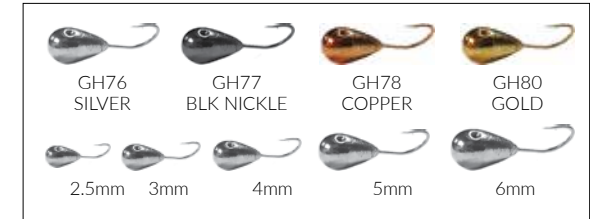

METALLIC EYES

FISKAS "EYES NO BEAD" SIZE 3-6MM

FISKAS "FACET BALL" SIZE 3-6MM

Made From
TUNGSTEN

METALLIC HOLE

FISKAS Hole Wolfram Jigs do not have a hookeye and are connected in line or as main lure using a Snell Knot.

FISKAS "BALL" SIZE 3-5MM

FISKAS "HOLE" SIZE 2.5-6MM

GOLD BEADS

GOLD WITH BEAD SIZE CHART

DEVILS

* Bead color may vary.

DEVIL SIZE/PRICE CHART

BODY	HOOK	LENGTH in.	WEIGHT oz.	PRICE/EA.
DVL4 (bead color may vary)	14	.375	1/50	\$5.99
DVL5 (bead color may vary)	12	.375 (thicker body)	1/25	\$5.99
DVL6 (bead color may vary)	10	.500	1/20	\$5.99

METALLIC SIZE/PRICE CHART

BODY	HOOK	LENGTH in.	WEIGHT oz.	PRICE/EA.
2.5mm	20	0.358	1/140	\$2.99
3mm	16	0.405	1/58	\$2.99
4mm	14	0.560	1/28	\$3.19
5mm	12	0.633	1/16	\$3.69
6mm	10	0.737	1/11	\$4.49
7mm * (GB75 & 81 only)	8	0.813	1/6	\$5.89
9mm • (GB75 & 81 only)	6	1.125	2/5	\$8.39