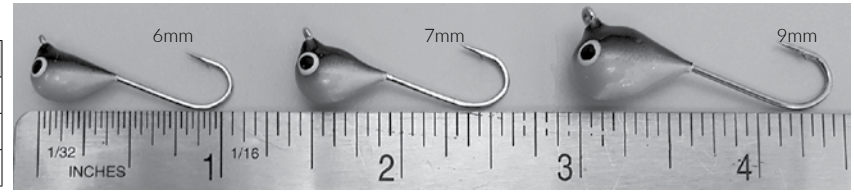

EPOXY FINISH XL

E61XL GLOW RED BEAD	E74XL BLACK GLOW SPOT
---------------------	-----------------------

GOLD FINISH XL

GB81XL GOLD GLOW BEAD

XL SERIES SIZE/PRICE CHART

BODY	HOOK	LENGTH in.	WEIGHT oz.	PRICE/EA.
6mm	8	1.125	1/11	\$4.69
7mm	6	1.25	1/6	\$5.99
9mm	4	1.50	2/5	\$8.99

WOLFPACKS

Can't decide on what jigs to buy? We have assembled some of the best selections of Wolfram Jigs. Each WOLFPACK assortment is available in 3mm, 4mm, 5mm & 6mm sizes. Generally, order 3 & 4mm for Gills; 4 & 5mm for Crappie & Perch; and 6mm for deep water angling. **SAVE TIME AND MONEY, ORDER YOUR ASSORTMENT TODAY!**