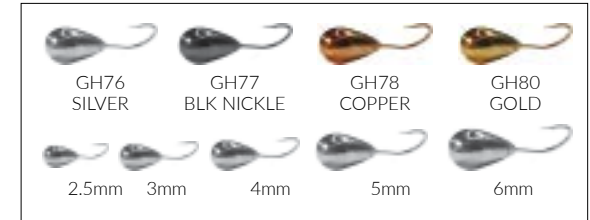

GOLD BEADS

GOLD WITH BEAD SIZE CHART

DEVILS

* Bead color may vary.

DEVIL SIZE/PRICE CHART

BODY	HOOK	LENGTH in.	WEIGHT oz.	PRICE/EA.
DVL4 (bead color may vary)	14	.375	1/50	\$7.49
DVL5 (bead color may vary)	12	.375 (thicker body)	1/25	\$7.49
DVL6 (bead color may vary)	10	.500	1/20	\$7.49

METALLIC EYES

FISKAS HOOKEYE "NO BEAD" SIZE 3-6MM

FISKAS "FACET BALL" SIZE 3-6MM

FISKAS "ANTZ" SIZE 3-6MM

METALLIC HOLE

FISKAS Hole Wolfram Jigs do not have a hookeye and are connected in line or as main lure using a Snell Knot.

FISKAS "BALL" SIZE 3-5MM

FISKAS "HOLE" SIZE 2.5-6MM

FISKAS "GLOW CAP" SIZE 3-6MM

METALLIC SIZE/PRICE CHART

BODY	HOOK	LENGTH in.	WEIGHT oz.	PRICE/EA.
2.5mm	20	0.358	1/140	\$3.19
3mm	16	0.405	1/58	\$3.19
4mm	14	0.560	1/28	\$3.49
5mm	12	0.633	1/16	\$3.69
6mm	10	0.737	1/11	\$4.79
7mm * (GB75 & 81 only)	8	0.813	1/6	\$5.99
9mm • (GB75 & 81 only)	6	1.125	2/5	\$8.39