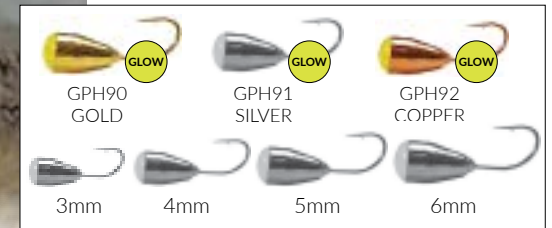

GOLD BEADS

GOLD WITH BEAD SIZE CHART

DEVILS

* Bead color may vary.

DEVIL SIZE/PRICE CHART

BODY	HOOK	LENGTH in.	WEIGHT oz.	PRICE/EA.
DVL4 (bead color may vary)	14	.375	1/50	\$7.49
DVL5 (bead color may vary)	12	.375 (thicker body)	1/25	\$7.49
DVL6 (bead color may vary)	10	.500	1/20	\$7.49

METALLIC EYES

FISKAS HOOKEYE "NO BEAD" SIZE 3-6MM

FISKAS "FACET BALL" SIZE 3-6MM

FISKAS "ANTZ" SIZE 3-6MM

METALLIC HOLE

FISKAS Hole Wolfram Jigs do not have a hookeye and are connected in line or as main lure using a Snell Knot.

FISKAS "BALL" SIZE 3-5MM

FISKAS "HOLE" SIZE 2.5-6MM

FISKAS "GLOW CAP" SIZE 3-6MM

METALLIC SIZE/PRICE CHART

BODY	HOOK	LENGTH in.	WEIGHT oz.	PRICE/EA.
2.5mm	20	0.358	1/140	\$3.19
3mm	16	0.405	1/58	\$3.19
4mm	14	0.560	1/28	\$3.49
5mm	12	0.633	1/16	\$3.69
6mm	10	0.737	1/11	\$4.79
7mm * (GB75 & 81 only)	8	0.813	1/6	\$5.99
9mm • (GB75 & 81 only)	6	1.125	2/5	\$8.39