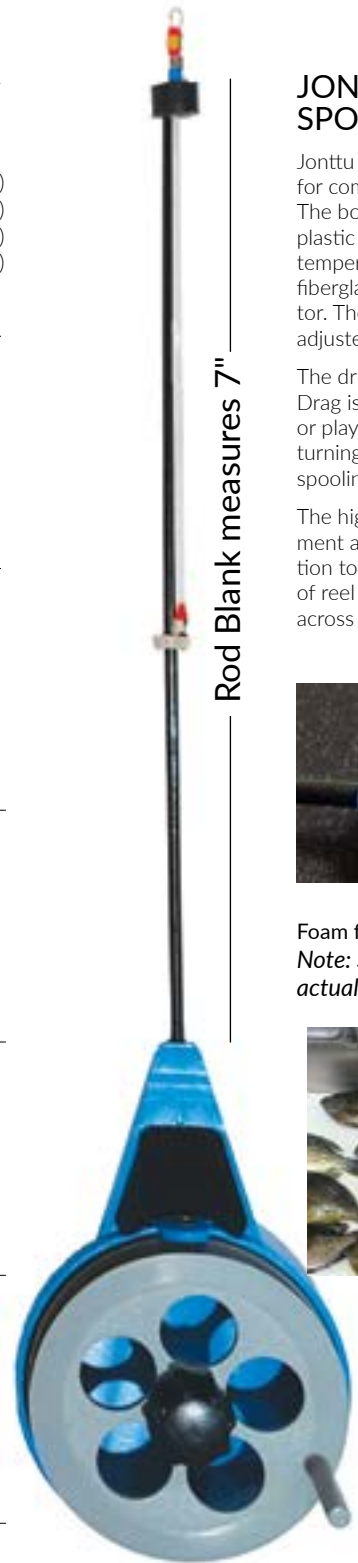

JONTTU COMPETITION SPORT ROD $24.99

Jonttu Sport Rod from Finland was designed for competition fishing in the Nordic Regions. The body and reel parts are made of ABS plastic which retains high strength at low temperatures. The tip of the rod is made of fiberglass and outfitted with a sensible indicator. The working length of indicator can be adjusted. Indicator has 2 rings for your line.

The drum braking is continuously variable. Drag is automatically triggered by the strike or playing a big fish. Braking is controlled by turning the rod. Lower the rod tip for free spooling.

The high precision parts prevent reel misalignment and malfunctioning. Foam storage section to hook your lure while not in use. Back of reel has molded ridges, run your fingernail across the ridges to add vibration and jig play.

Rod Blank measures 7"